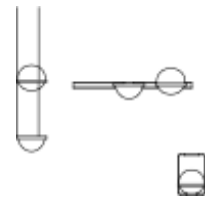

| | |
|--------------------|---|
| Application | Hanging lamps |
| Packaging | 1 Box 0.33 m x 0.31 m x 0.45 m Gross weight 3.99 Net weight 2.83 Vol. 0.046 |

Lighting effect

General Lighting

Lamp for general lighting that equally distributes the light in all directions.

Photometric Data

| | |
|--------------------------|--------------|
| Efficiency | 1 |
| Coordinate System | CG |
| Total Flux | 576.51 lm |
| Maximum Value | 67.81 cd/klm |

Other Applications

All of our products come with a five-year warranty.
Check our legal terms at www.vibia.com/warranty