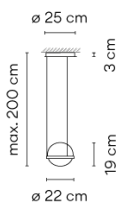

Model Sheet

Optional : Extra cable length
Min. quantity, upcharge and extra lead time apply [EN]

| | |
|------------------------------|--|
| Finish |  18 Graphite ADAPTA RF 9913 WX |
| |  93 White RAL 9016 |
| LED temperature color | 2700 K |
| Dimming | 1-10V PUSH Optional DALI Min. quantity, upcharge and extra lead time apply [EN] |
| Installation type | Surface Canopy |

| | |
|---------------------|--|
| Materials | Profile: Aluminum Diffuser: Blown-glass |
| Light source | 2 x LED 4,6W 500mA F |
| LED | CRI>90 2700 K |
| Driver | CC - Constant Current 500 110-240 V 50/60 HZ |
| |   Dimmable LED |
| | IP20 Bi-volt Dry Location 50-60Hz |

| | |
|--------------------|---|
| Application | Hanging lamps |
| Packaging | 1 Box 0.33 m x 0.31 m x 0.45 m Gross weight 3.99 Net weight 2.83 Vol. 0.046 |

Lighting effect

General Lighting

Lamp for general lighting that equally distributes the light in all directions.

Photometric Data

| | |
|--------------------------|--------------|
| Efficiency | 1 |
| Coordinate System | CG |
| Total Flux | 576.51 lm |
| Maximum Value | 67.81 cd/klm |

Other Applications

All of our products come with a five-year warranty.
Check our legal terms at www.vibia.com/warranty